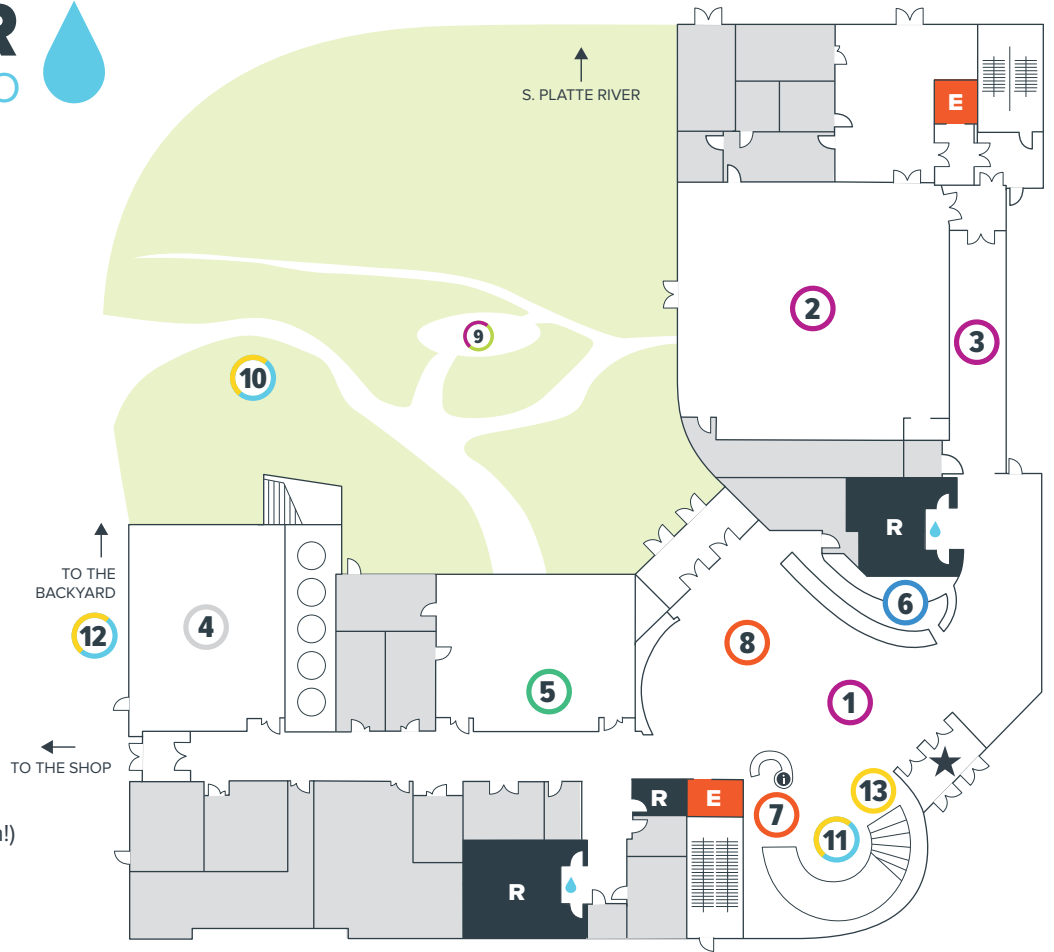

LEVEL 1

- ★ Main entrance
- ① Hydro lobby
- ② Confluence Theater
- ③ Theater lobby
- ④ Water TAP Lab
- ⑤ Teaching Lab
- ⑥ Western Daughters Kitchen
- ⑦ Water Properties exhibit
- ⑧ Water Uses exhibit
- ⑨ The Backyard (coming soon!)
- ⑩ Art at Spur: *Crescendo*
- ⑪ Art at Spur: *Swirl* (coming soon!)
- ⑫ Art at Spur: *Whirlpool* (coming soon!)
- ⑬ Spiral staircase

LEVEL 2

- ① CSU Learning Lab
- ② Stream Table
- ③ Water TAP Lab viewing area
- ④ ⑤ Music rooms
- ⑥ Rehearsal space
- ⑦ Cottonwood Creek classroom
- ⑧ Bear Creek classroom
- ⑨ Willow Creek classroom
- ⑩ Spring Creek classroom
- ⑪ Rock Creek conference room
- ⑫ Terrace
- ⑬ South Platte River exhibit
- ⑭ Trout in the Classroom fish tank
- ⑮ Downtown and mountain views

MAP KEY

- | | |
|---------------------|------------------------|
| ★ Main entrance | ○ Event spaces |
| ⓘ Information | ○ Conference rooms |
| 💧 Water stations | ≡ Stairs |
| 📍 Exhibits | ⬆️ Elevators |
| 📸 Selfie Spots | ♂️ Restrooms |
| 🍷 Food & Drink | 👩 Lactation room |
| 🏫 Classrooms | 🇺🇸 Denver Water |
| 🌿 Outdoor spaces | 👁️ Viewing areas |
| 🎨 Art installations | 👥 Research/staff areas |

WELCOME TO THE SHOP

LEVEL 1

- 1 Artist studios
- 2 Lounge
- 3 Dolores River conference room

MAP KEY

- ★ Main entrance
- ⓘ Information
- 💧 Water stations
- Exhibits
- Selfie Spots
- Food & Drink
- Classrooms
- Outdoor spaces
- Art installations
- Event spaces
- Conference rooms
- ≡ Stairs
- ⓔ Elevators
- Ⓜ Restrooms
- Ⓛ Lactation room
- Denver Water
- Viewing areas
- Research/staff areas