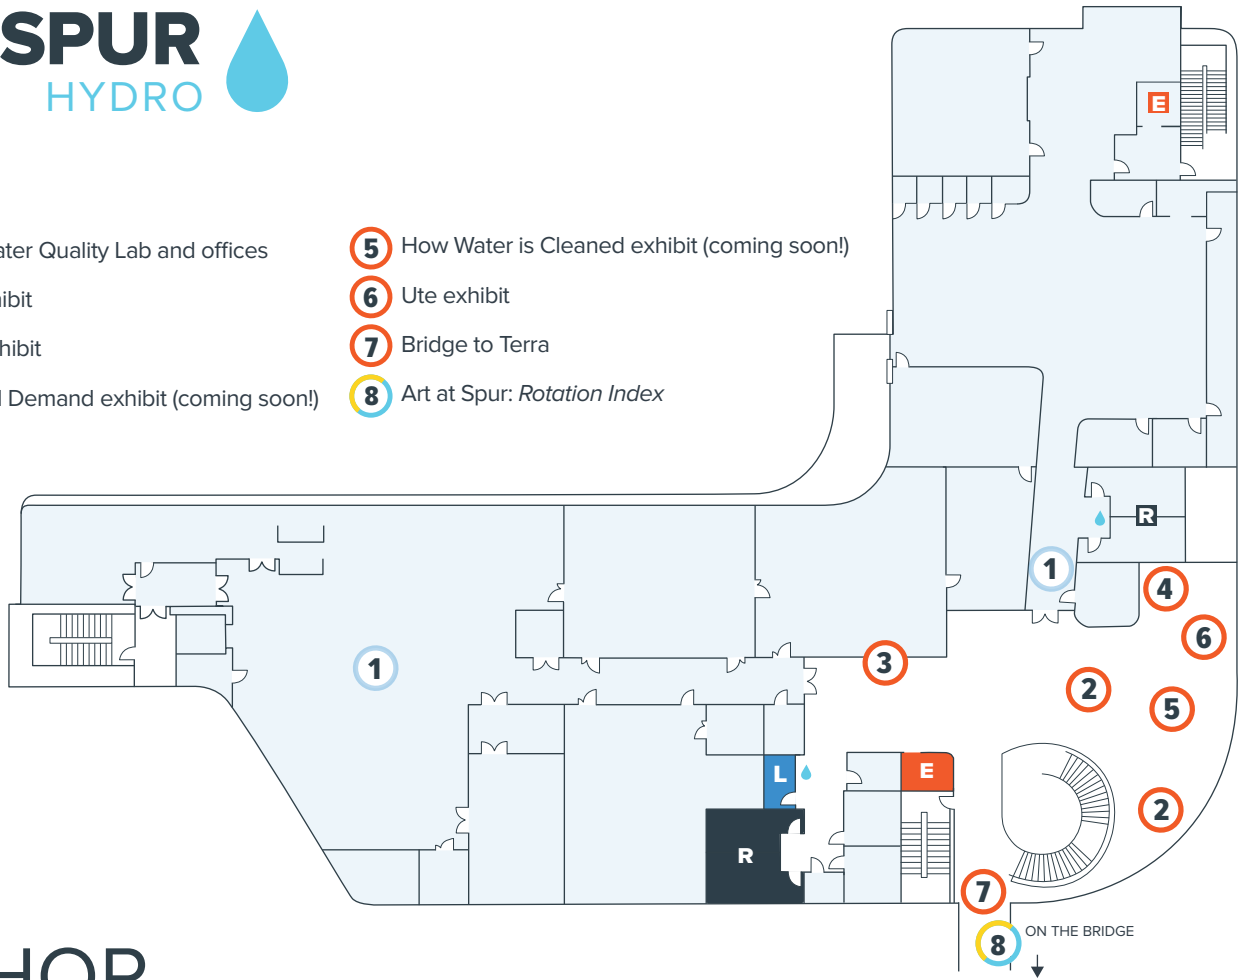

LEVEL 1

- ★ Main entrance
- ① Hydro lobby
- ② Confluence Theater
- ③ Theater lobby
- ④ Water TAP Lab
- ⑤ Teaching Lab
- ⑥ Western Daughters Kitchen
- ⑦ Water Properties exhibit
- ⑧ Water Uses exhibit
- ⑨ The Backyard (coming soon!)
- ⑩ Art at Spur: *Crescendo*
- ⑪ Art at Spur: *Swirl* (coming soon!)
- ⑫ Art at Spur: *Whirlpool* (coming soon!)
- ⑬ Spiral staircase

LEVEL 2

- ① CSU Learning Lab
- ② Stream Table
- ③ Water TAP Lab viewing area
- ④ ⑤ Music rooms
- ⑥ Rehearsal space
- ⑦ Cottonwood Creek classroom
- ⑧ Bear Creek classroom
- ⑨ Willow Creek classroom
- ⑩ Spring Creek classroom
- ⑪ Rock Creek conference room
- ⑫ Terrace
- ⑬ South Platte River exhibit
- ⑭ Trout in the Classroom fish tank
- ⑮ Downtown and mountain views

MAP KEY

- | | |
|---------------------|------------------------|
| ★ Main entrance | ○ Event spaces |
| ⓘ Information | ○ Conference rooms |
| 💧 Water stations | ≡ Stairs |
| 📍 Exhibits | ⬆️ Elevators |
| 📸 Selfie Spots | ♂️ Restrooms |
| 🍷 Food & Drink | 👩 Lactation room |
| 🏫 Classrooms | 🇺🇸 Denver Water |
| 🌿 Outdoor spaces | 👁️ Viewing areas |
| 🎨 Art installations | 👥 Research/staff areas |

LEVEL 3

- 1 Denver Water: Water Quality Lab and offices
- 2 Water Quality exhibit
- 3 Water Careers exhibit
- 4 Water Supply and Demand exhibit (coming soon!)
- 5 How Water is Cleaned exhibit (coming soon!)
- 6 Ute exhibit
- 7 Bridge to Terra
- 8 Art at Spur: *Rotation Index*